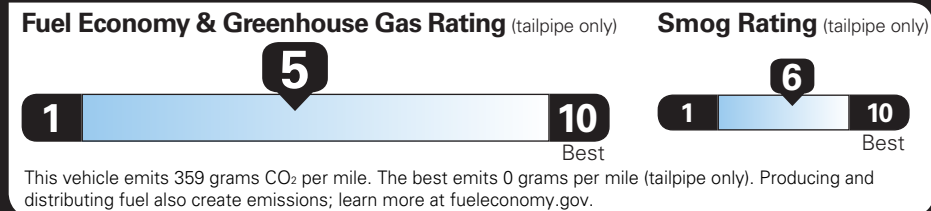

SAFETY & SECURITY

- ENHANCED AUTOMATIC EMERGENCY BRAKING
- FRONT PEDESTRIAN AND BICYCLIST BRAKING
- REAR PEDESTRIAN ALERT
- ENHANCED LANE KEEP ASSIST

- WITH LANE DEPARTURE WARNING
- FOLLOWING DISTANCE INDICATOR
- FORWARD COLLISION ALERT
- INTELLIBEAM, AUTO HIGH BEAM
- INTERSECTION AUTOMATIC EMERGENCY BRAKING
- REAR CROSS TRAFFIC BRAKING
- REVERSE AUTOMATIC BRAKING
- REAR PARK ASSIST
- BLIND ZONE STEERING ASSIST
- SAFETY ALERT SEAT
- TRAFFIC SIGN RECOGNITION
- REAR CAMERA MIRROR W/WASHER
- HD SURROUND VISION
- ADAPTIVE CRUISE CONTROL

MANUFACTURER'S SUGGESTED RETAIL PRICE

STANDARD VEHICLE PRICE $42,200.00

OPTIONS & PRICING

OPTIONS INSTALLED BY THE MANUFACTURER (MAY REPLACE STANDARD EQUIPMENT SHOWN)

EBONY TWILIGHT METALLIC ROOF	495.00
ALL WEATHER FLOOR LINERS (DEALER INSTALLED)	265.00
ENGINE BLOCK HEATER	100.00

TOTAL OPTIONS	$860.00
TOTAL VEHICLE & OPTIONS	$43,060.00
DESTINATION CHARGE	1,995.00

TOTAL VEHICLE PRICE* $45,055.00

EPA DOT Fuel Economy and Environment

Gasoline Vehicle

TERRAIN AWD

Fuel Economy **25** MPG
combined city/hwy

24 city

26 highway

4.0 gallons per 100 miles

TERRAIN AWD
Small SUVs range from 14 to 138 MPG. The best vehicle rates 146 MPGe.

You spend **$1,250** more in fuel costs over 5 years compared to the average new vehicle.

G
A
B

Annual fuel cost **$1,850**

Actual results will vary for many reasons, including driving conditions and how you drive and maintain your vehicle. The average new vehicle gets 29 MPG and costs $8,000 to fuel over 5 years. Cost estimates are based on 15,000 miles per year at $3.10 per gallon. MPGe is miles per gasoline gallon equivalent. Vehicle emissions are a significant cause of climate change and smog.

fuelconomy.gov

Calculate personalized estimates and compare vehicles

GOVERNMENT 5-STAR SAFETY RATINGS

This vehicle has not been rated by the government for overall vehicle score, frontal crash, side crash or rollover risk.

Source: National Highway Traffic Safety Administration (NHTSA)
www.safercar.gov or 1-888-327-4236

PARTS CONTENT INFORMATION

FOR VEHICLES IN THIS CARLINE:
U.S./CANADIAN PARTS CONTENT: 12%
MAJOR SOURCES OF FOREIGN PARTS CONTENT: MEXICO 59%

NOTE: PARTS CONTENT DOES NOT INCLUDE FINAL ASSEMBLY, DISTRIBUTION, OR OTHER NON-PARTS COSTS.

FOR THIS VEHICLE:
FINAL ASSEMBLY POINT: SAN LUIS POTOSI, MEXICO
COUNTRY OF ORIGIN: ENGINE: MEXICO TRANSMISSION: MEXICO

This label has been applied pursuant to Federal law - Do not remove prior to delivery to the ultimate purchaser. *Includes Manufacturer's Recommended Pre-Delivery Service. Does not include dealer installed options and accessories not listed above, local taxes or license fees.

© 2009 General Motors LLC
GMLBL_PROD_0044 - 11/01/2025

ORDER NO GBPWZM SALES CODE E
SALES MODEL CODE TPE26
DEALER NO 06594
FINAL ASSEMBLY:
SAN LUIS POTOSI, MEXICO

VIN 3GKALZEG5VL102222 REISSUE

DEALER TO WHOM DELIVERED
GALLAGHER GMC
325 COLUMBUS BLVD
NEW BRITAIN, CT 06051-3102

Better drives start with OnStar®
Activate today

Learn more at onstar.com, or scan the QR code

onstar.com/privacy